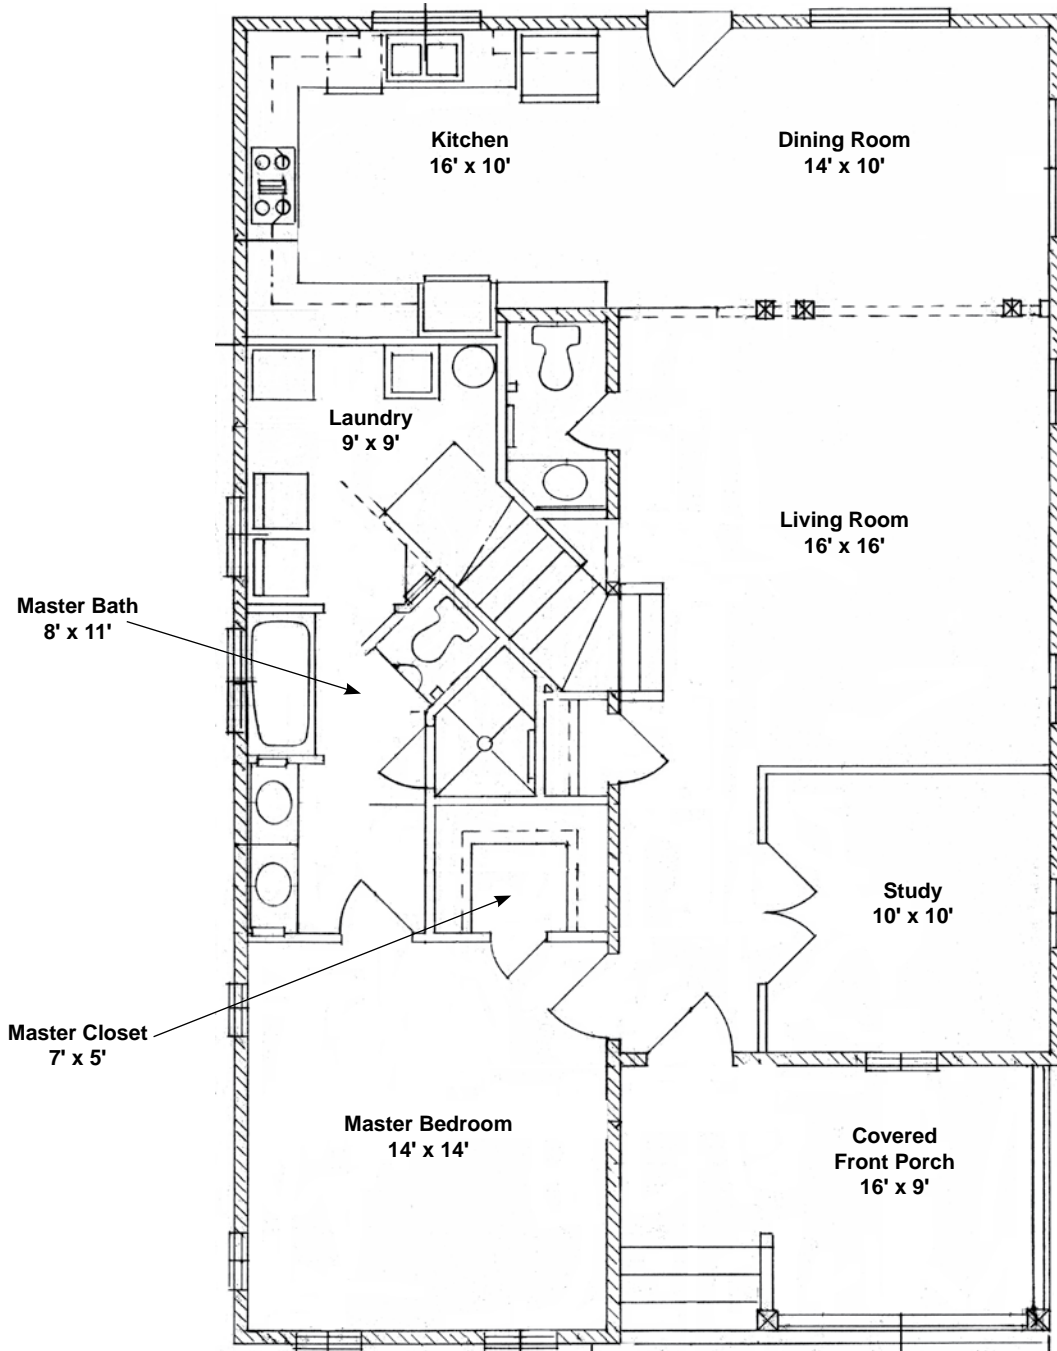

ANOTHER QUALITY HOME BUILT AND DESIGNED BY

KDI

CUSTOM HOME BUILDER

The Charlottesville

Please Contact **TED KOSTICH** at **904-753-2910**
for more home plan options

The Charlottesville

First Floor

KDI