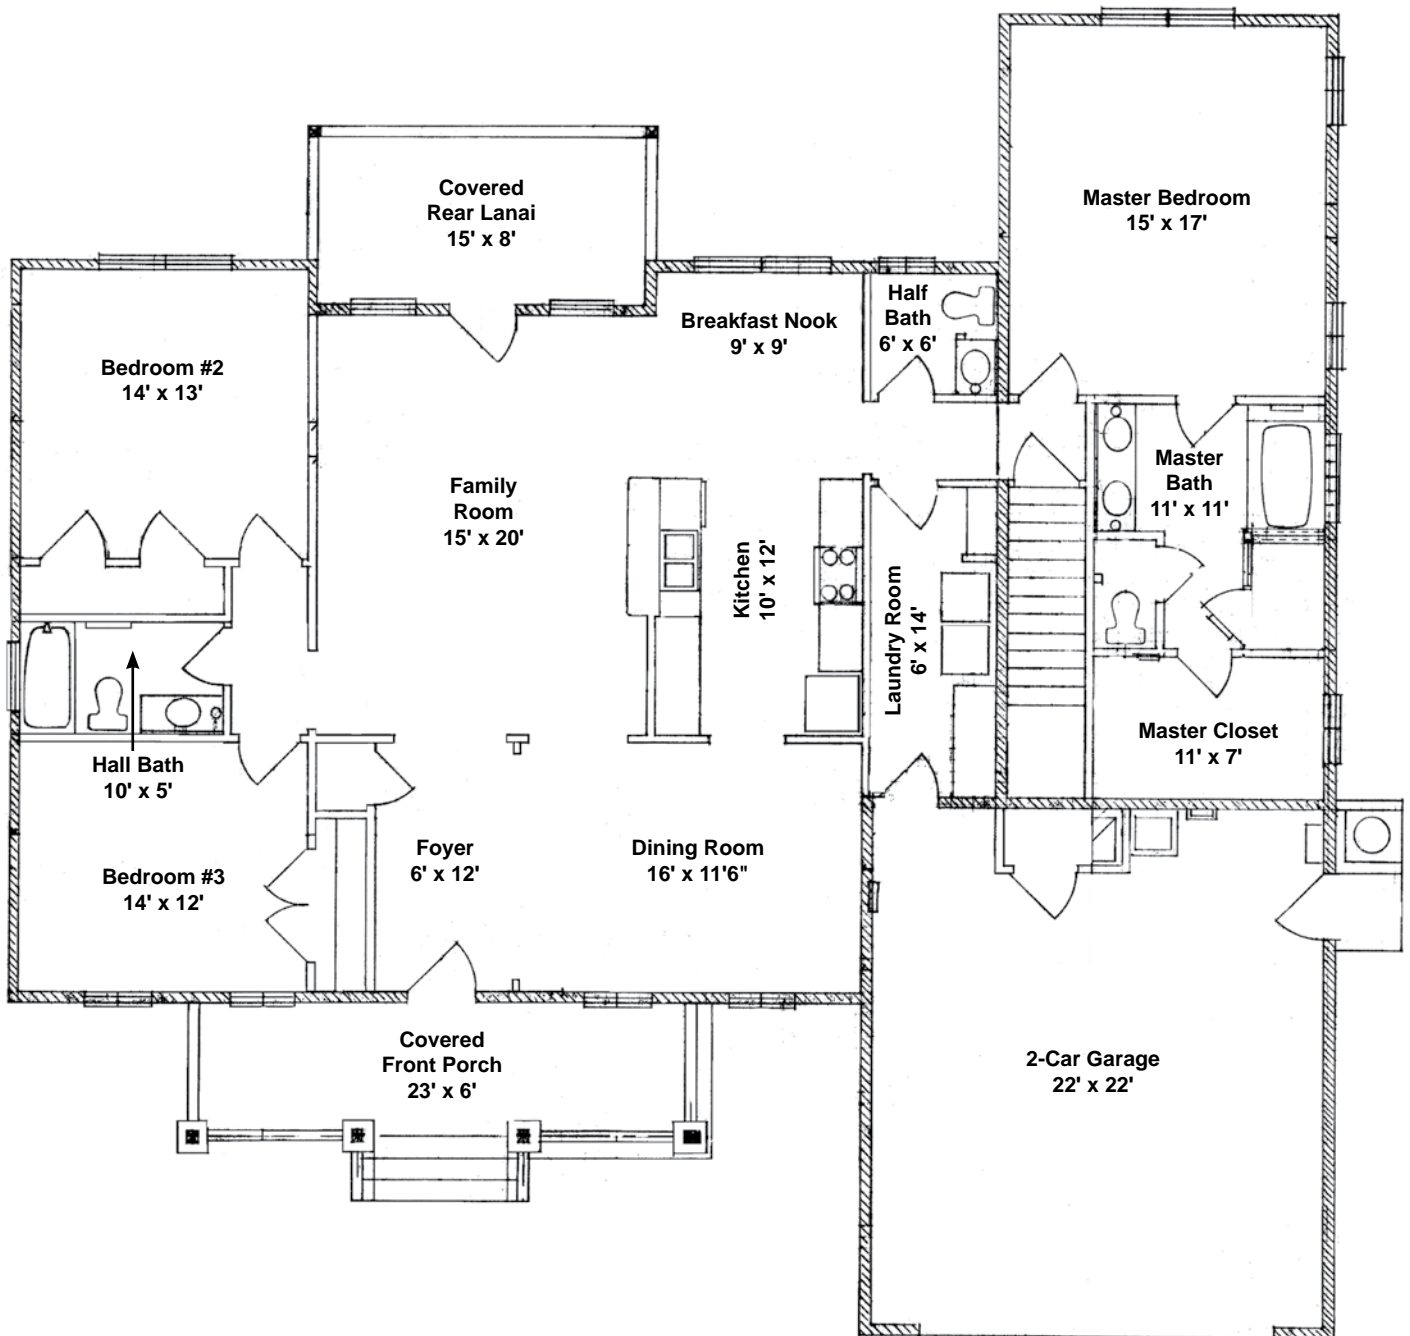

The Egmont

KDI

CUSTOM HOME BUILDER

Please Contact **TED KOSTICH**
at **904-753-2910** for more home plan options