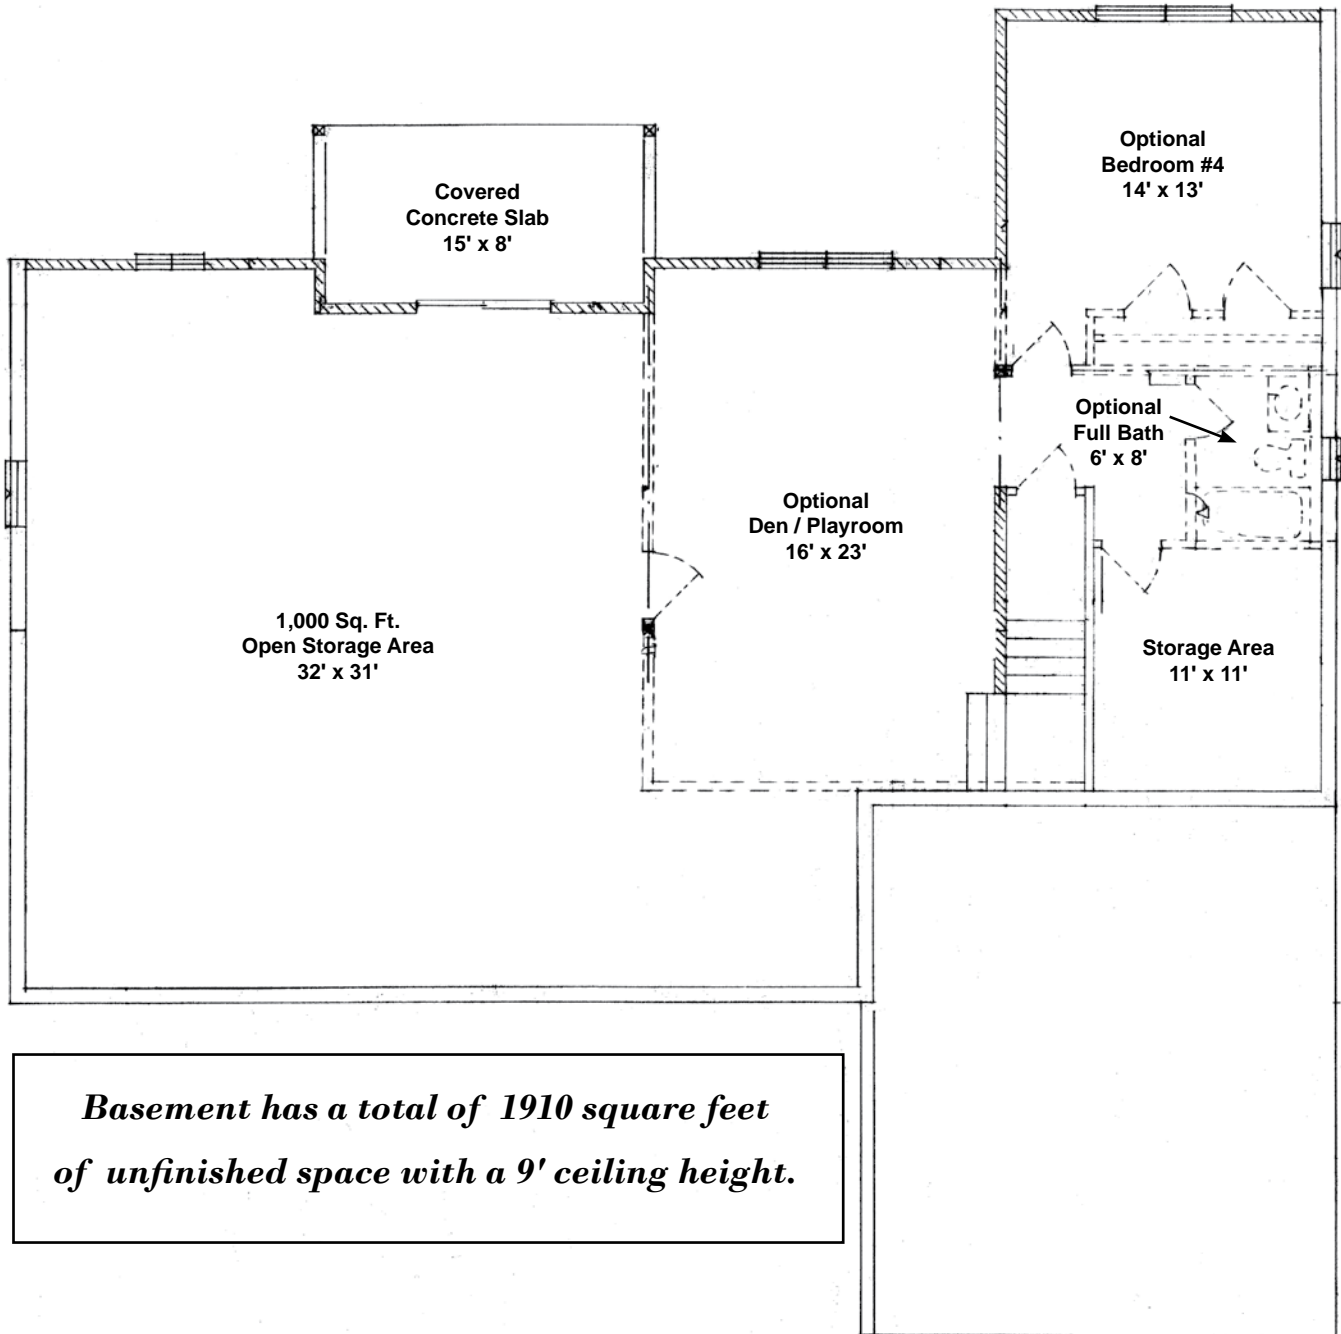

Please Contact **TED KOSTICH**
at **904-753-2910** for more home plan options

The Egmont

Basement Floor Plan

Basement has a total of 1910 square feet of unfinished space with a 9' ceiling height.

KDI

CUSTOM HOME BUILDER