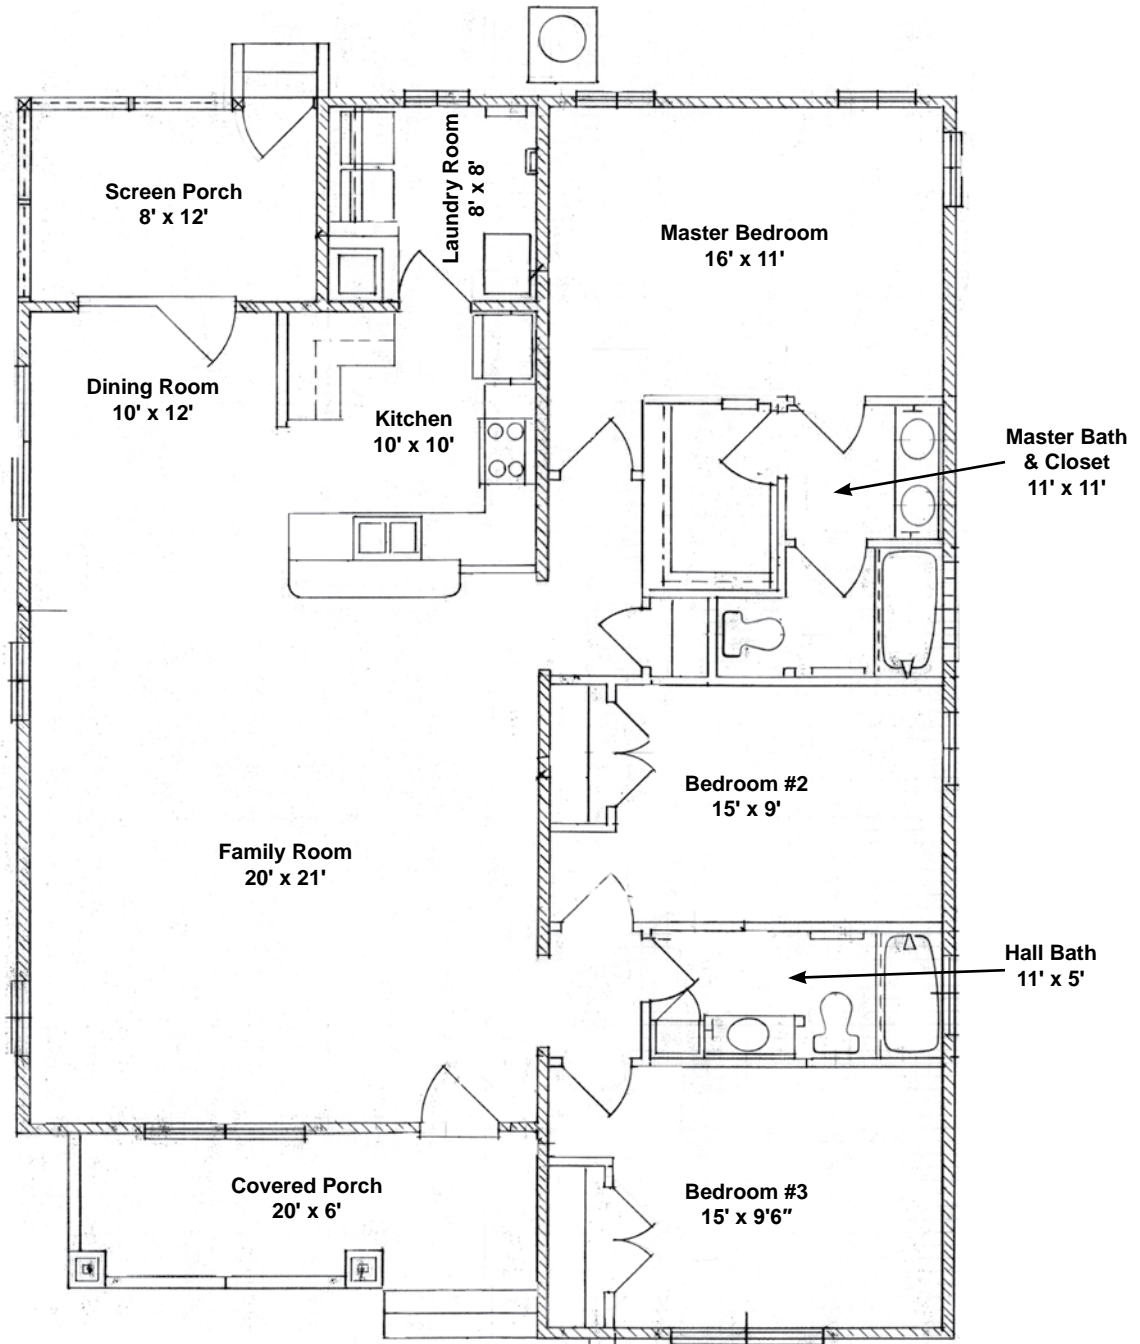

The Seaside

KDI

CUSTOM HOME BUILDER

**Please Contact TED KOSTICH
at 904-753-2910 for more home plan options**

**500 sq. ft.
storage area
in attic
with plywood
8' tall**