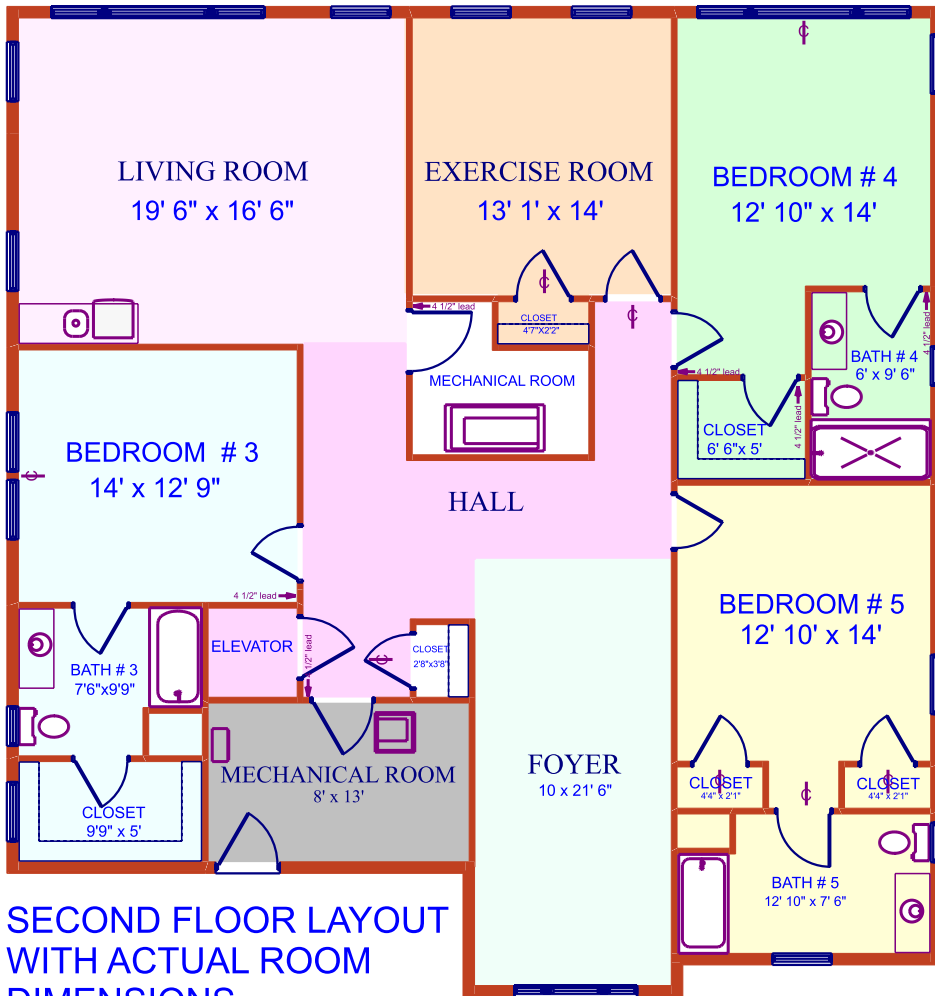

AREA SCHEDULE		
NAME	COLOR	AREA
Conditioned Space	Light Blue	2282.1 sq. ft.
Garage	Grey	775.1 sq. ft.
Porch	Light Orange	175.3 sq. ft.
Screen room	Light Green	129.6 sq. ft.

MAIN FLOOR LAYOUT WITH ACTUAL ROOM DIMENSIONS

33 SEA MARSH ROAD

SECOND FLOOR LAYOUT WITH ACTUAL ROOM DIMENSIONS

AREA SCHEDULE		
NAME	COLOR	AREA
Conditioned Space		1829.0 sq ft.

33 SEA MARSH