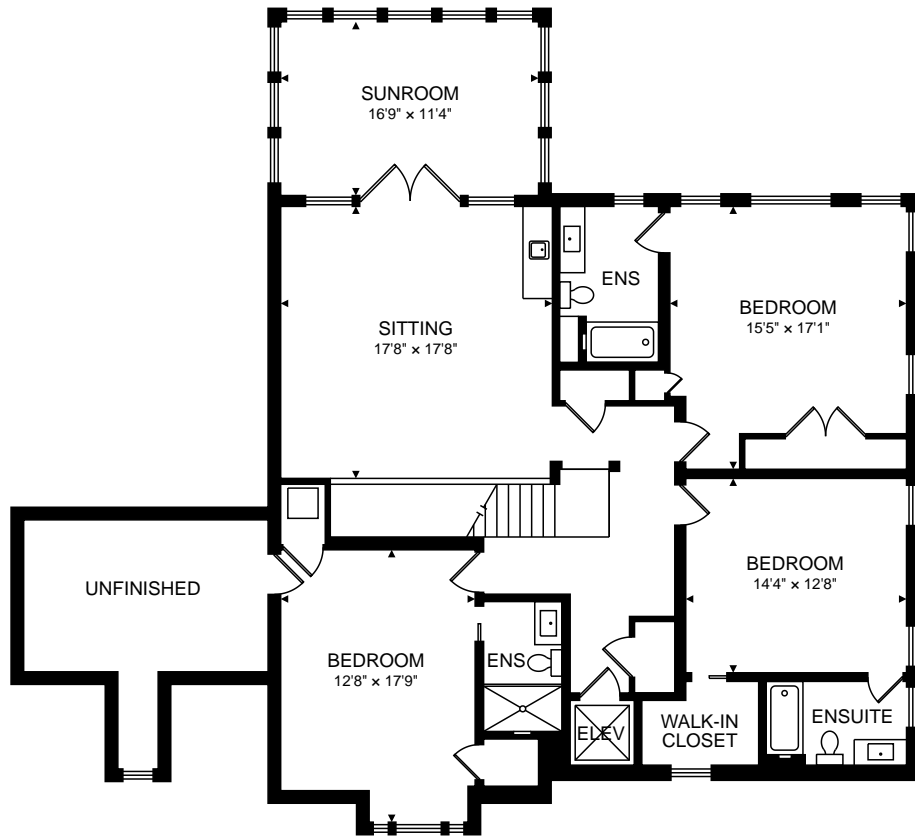

# WHITE OAK

MAIN  
2701 sq ft

TOTAL  
5375 sq ft

CAPTURED ON: 12 SEP 2018  
DIMENSIONS, AREAS, LAYOUTS AND DETAILS ARE APPROXIMATE  
AND SHOULD BE CONSIDERED ILLUSTRATIVE ONLY.

SECOND  
1885 sq ft

LOFT  
789 sq ft

TOTAL  
5375 sq ft

CAPTURED ON: 12 SEP 2018  
DIMENSIONS, AREAS, LAYOUTS AND DETAILS ARE APPROXIMATE  
AND SHOULD BE CONSIDERED ILLUSTRATIVE ONLY.