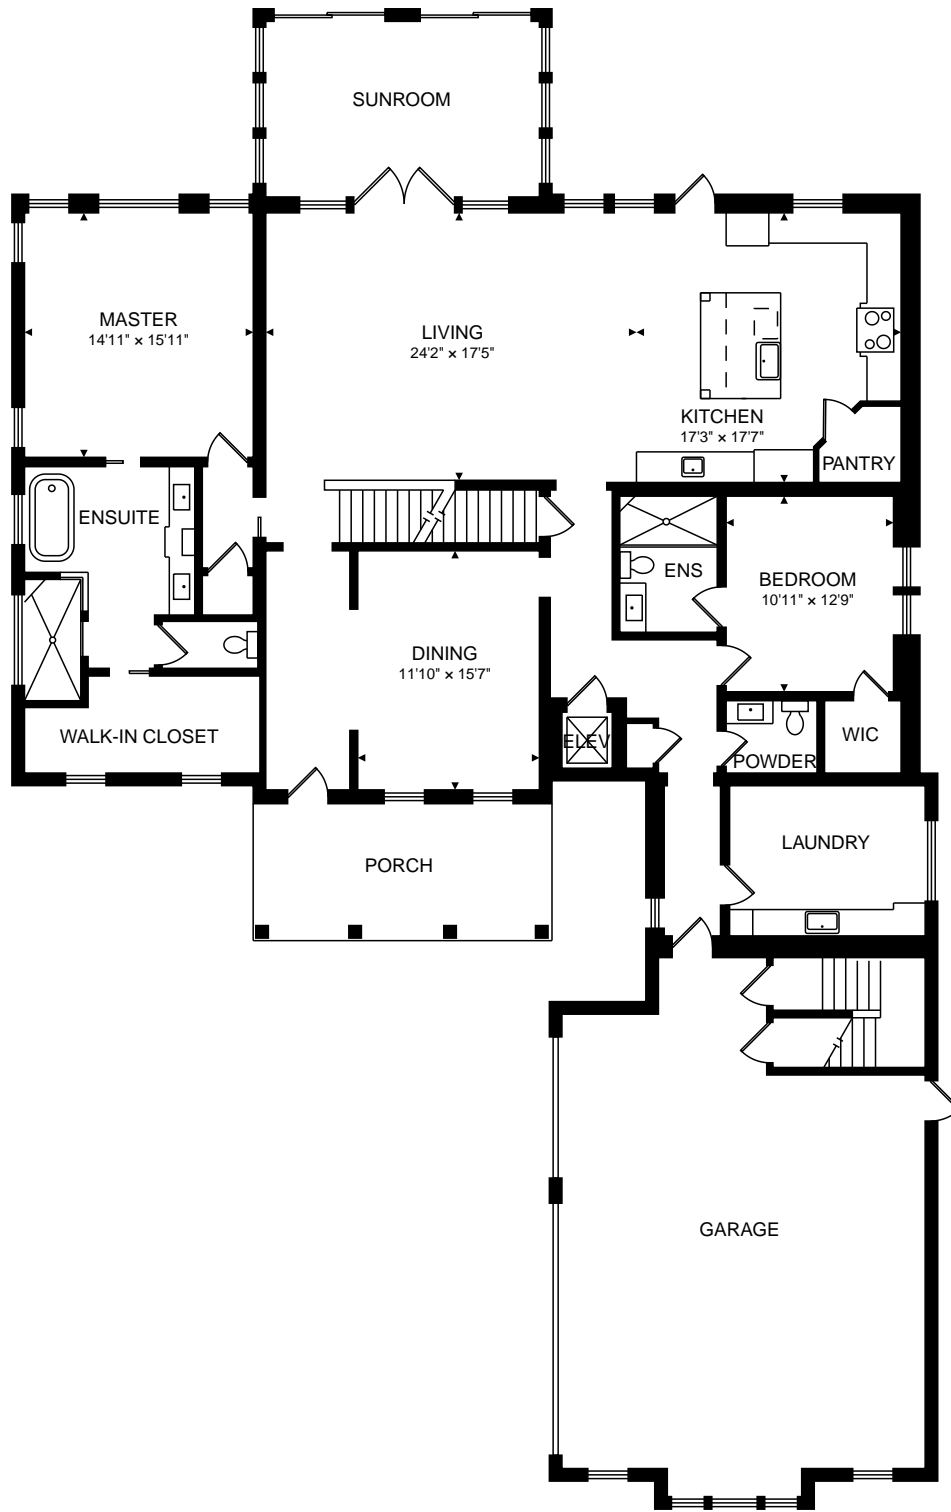

# WHITE OAK

MAIN  
2701 sq ft

TOTAL  
5375 sq ft

CAPTURED ON: 12 SEP 2018  
DIMENSIONS, AREAS, LAYOUTS AND DETAILS ARE APPROXIMATE  
AND SHOULD BE CONSIDERED ILLUSTRATIVE ONLY.

SECOND  
1885 sq ft

LOFT  
789 sq ft

TOTAL  
5375 sq ft

CAPTURED ON: 12 SEP 2018  
DIMENSIONS, AREAS, LAYOUTS AND DETAILS ARE APPROXIMATE  
AND SHOULD BE CONSIDERED ILLUSTRATIVE ONLY.