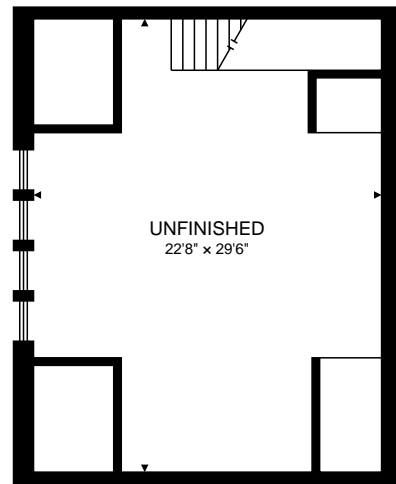

# WHITE OAK

MAIN  
2701 sq ft

TOTAL  
5375 sq ft

CAPTURED ON: 12 SEP 2018  
DIMENSIONS, AREAS, LAYOUTS AND DETAILS ARE APPROXIMATE  
AND SHOULD BE CONSIDERED ILLUSTRATIVE ONLY.

SECOND  
1885 sq ft

LOFT  
789 sq ft

TOTAL  
5375 sq ft

CAPTURED ON: 12 SEP 2018  
DIMENSIONS, AREAS, LAYOUTS AND DETAILS ARE APPROXIMATE  
AND SHOULD BE CONSIDERED ILLUSTRATIVE ONLY.